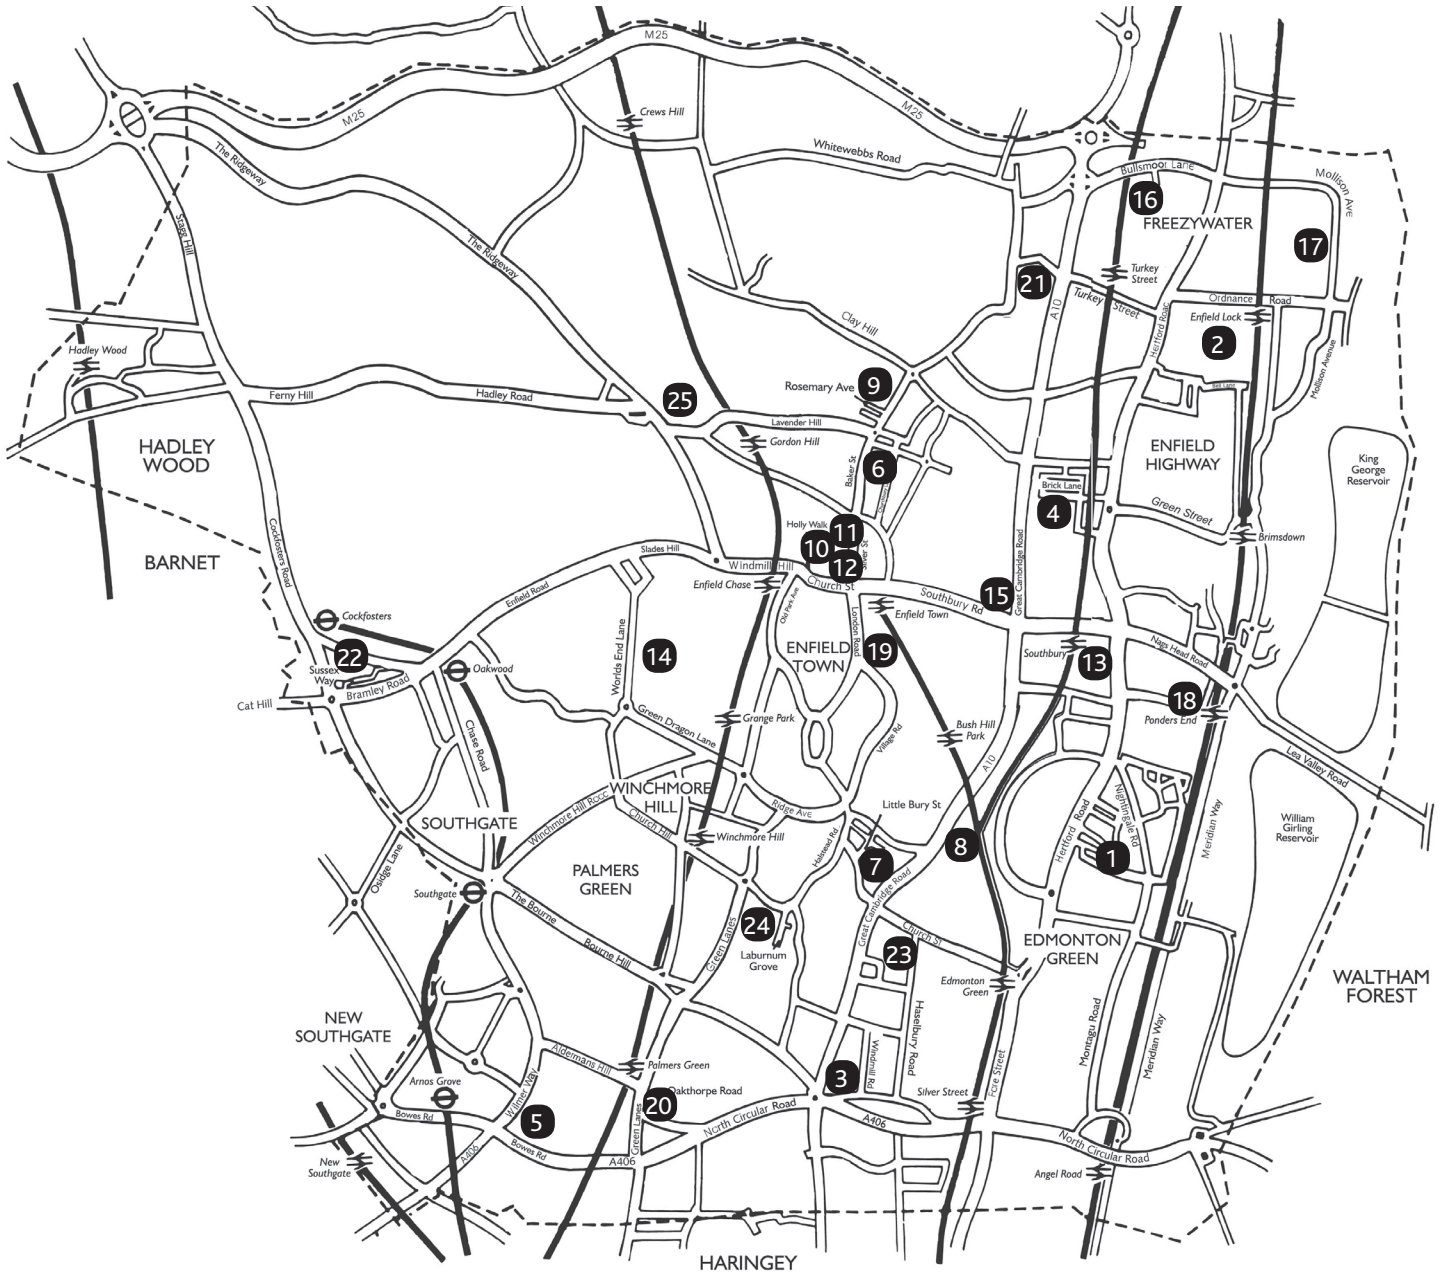

# SECONDARY SCHOOL OPEN EVENING DATES 2021

School	Boys/ Girls	Date and time of open evening session/s
Lea Valley Academy (16) Bullsmoor Lane, Enfield, EN3 6TW	Mixed	Thursday 30 September, 5.30pm – 8.00pm
Oasis Academy Enfield (17) Kinetic Crescent, Innova Park, Mollison Ave, Enfield, EN3 7XH	Mixed	Tuesday 28 September, 5:30pm – 7:30pm
Oasis Academy Hadley (18) South Street, Ponders End, Enfield, EN3 4PX	Mixed	Wednesday 15 September, 5.30pm – 7.30pm
St Anne's Catholic Schools for Girls Lower School (19) London Road, Enfield, EN2 6EL St Anne's Catholic Schools for Girls Upper School (20) Oakthorpe Road, Palmers Green, N13 5TY	Girls	Monday 27 September, 6pm – 8pm at the Lower School site
St Ignatius College (21) Turkey Street, Enfield, EN1 4NP	Boys	Tuesday 14 September, 5:30pm
Southgate School (22) Sussex Way, Cockfosters, EN4 0BL	Mixed	Thursday 30 September, 6pm – 8.15pm Thursday 7 October, 6pm – 8.15pm
The Latymer School (23) Haselbury Road, Edmonton, N9 9TN	Mixed	Check the school website for further information.
Winchmore School (24) Laburnum Grove, Winchmore Hill, N21 3HS	Mixed	Wednesday 22 September, 6pm
Wren Academy Enfield (25) Hunters Way, Enfield, EN2 8JL	Mixed	Wednesday 15 September, 5.30 – 8.00pm Please check the school website for the opening evening location.

# BOROUGH SCHOOL MAP